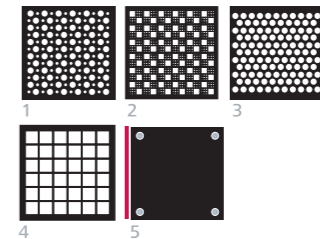

CEILING

1. L11
2. L16
3. L17
4. L18
5. L40

Finishes

1. E04 Black epoxy
2. X12 Mirror finish steel