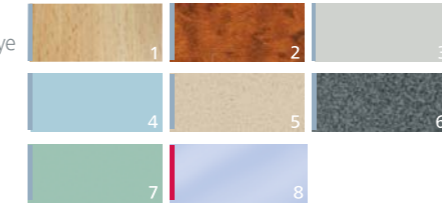

RANGE CLASSIC

Actual colors of finishes may differ slightly from those shown in the brochure image.

Standard
Optional

WALLS

- 1. 2958 Beech
- 2. 3011 Caramel birdseye
- 3. 7927 Grey
- 4. 7884 Blue
- 5. 0114 Sand
- 6. 3085 Dappled grey
- 7. 4174 Sea green
- 8. Y02 Glass