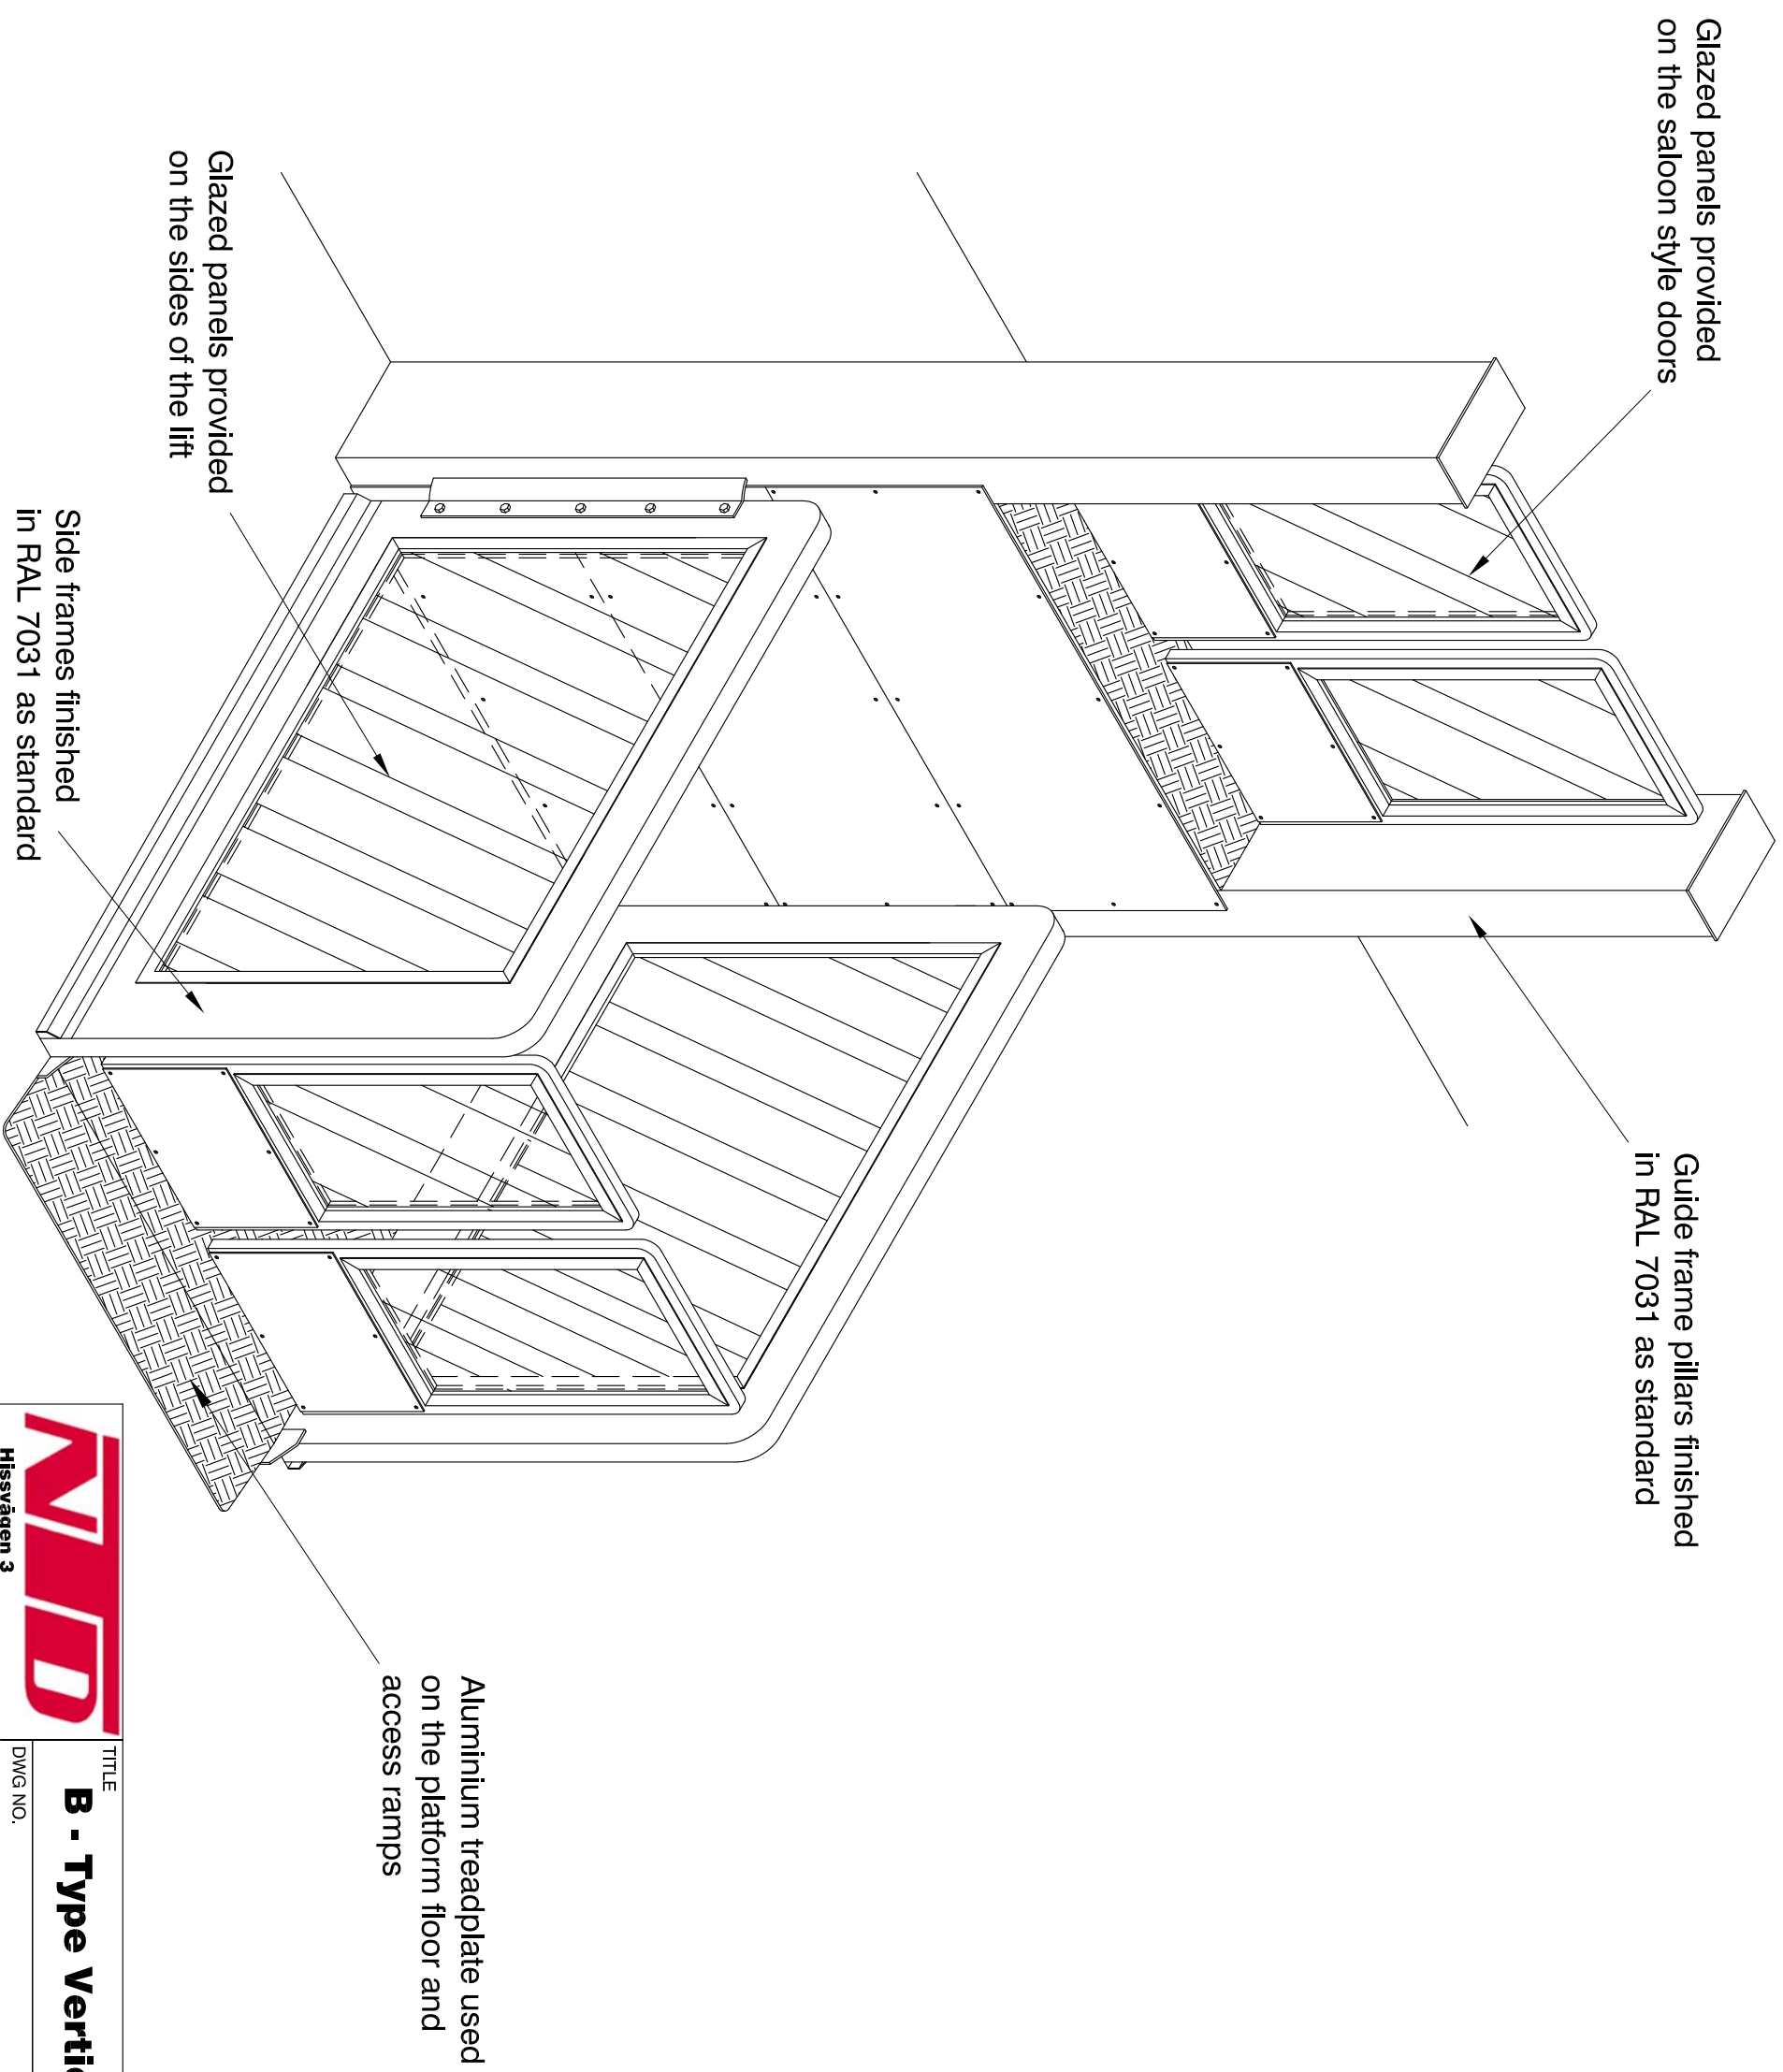

NOTE THIS DRAWING IS FOR GUIDANCE ONLY AND MUST NOT BE USED AS A PROPER WORKING DRAWING.

Hissvågen 3
691 37 Karlskoga, Sweden
Tel - +46 (0)586-63730
Fax - +46 (0)586-52140
E-mail - Info@ntd.se
Website - www.ntd.se

TITLE

B - Type Vertical Platform Lift - 300kg

DWG NO.

REV
A

SCALE

NTS

DATE

26/09/06

DRAWN

RH