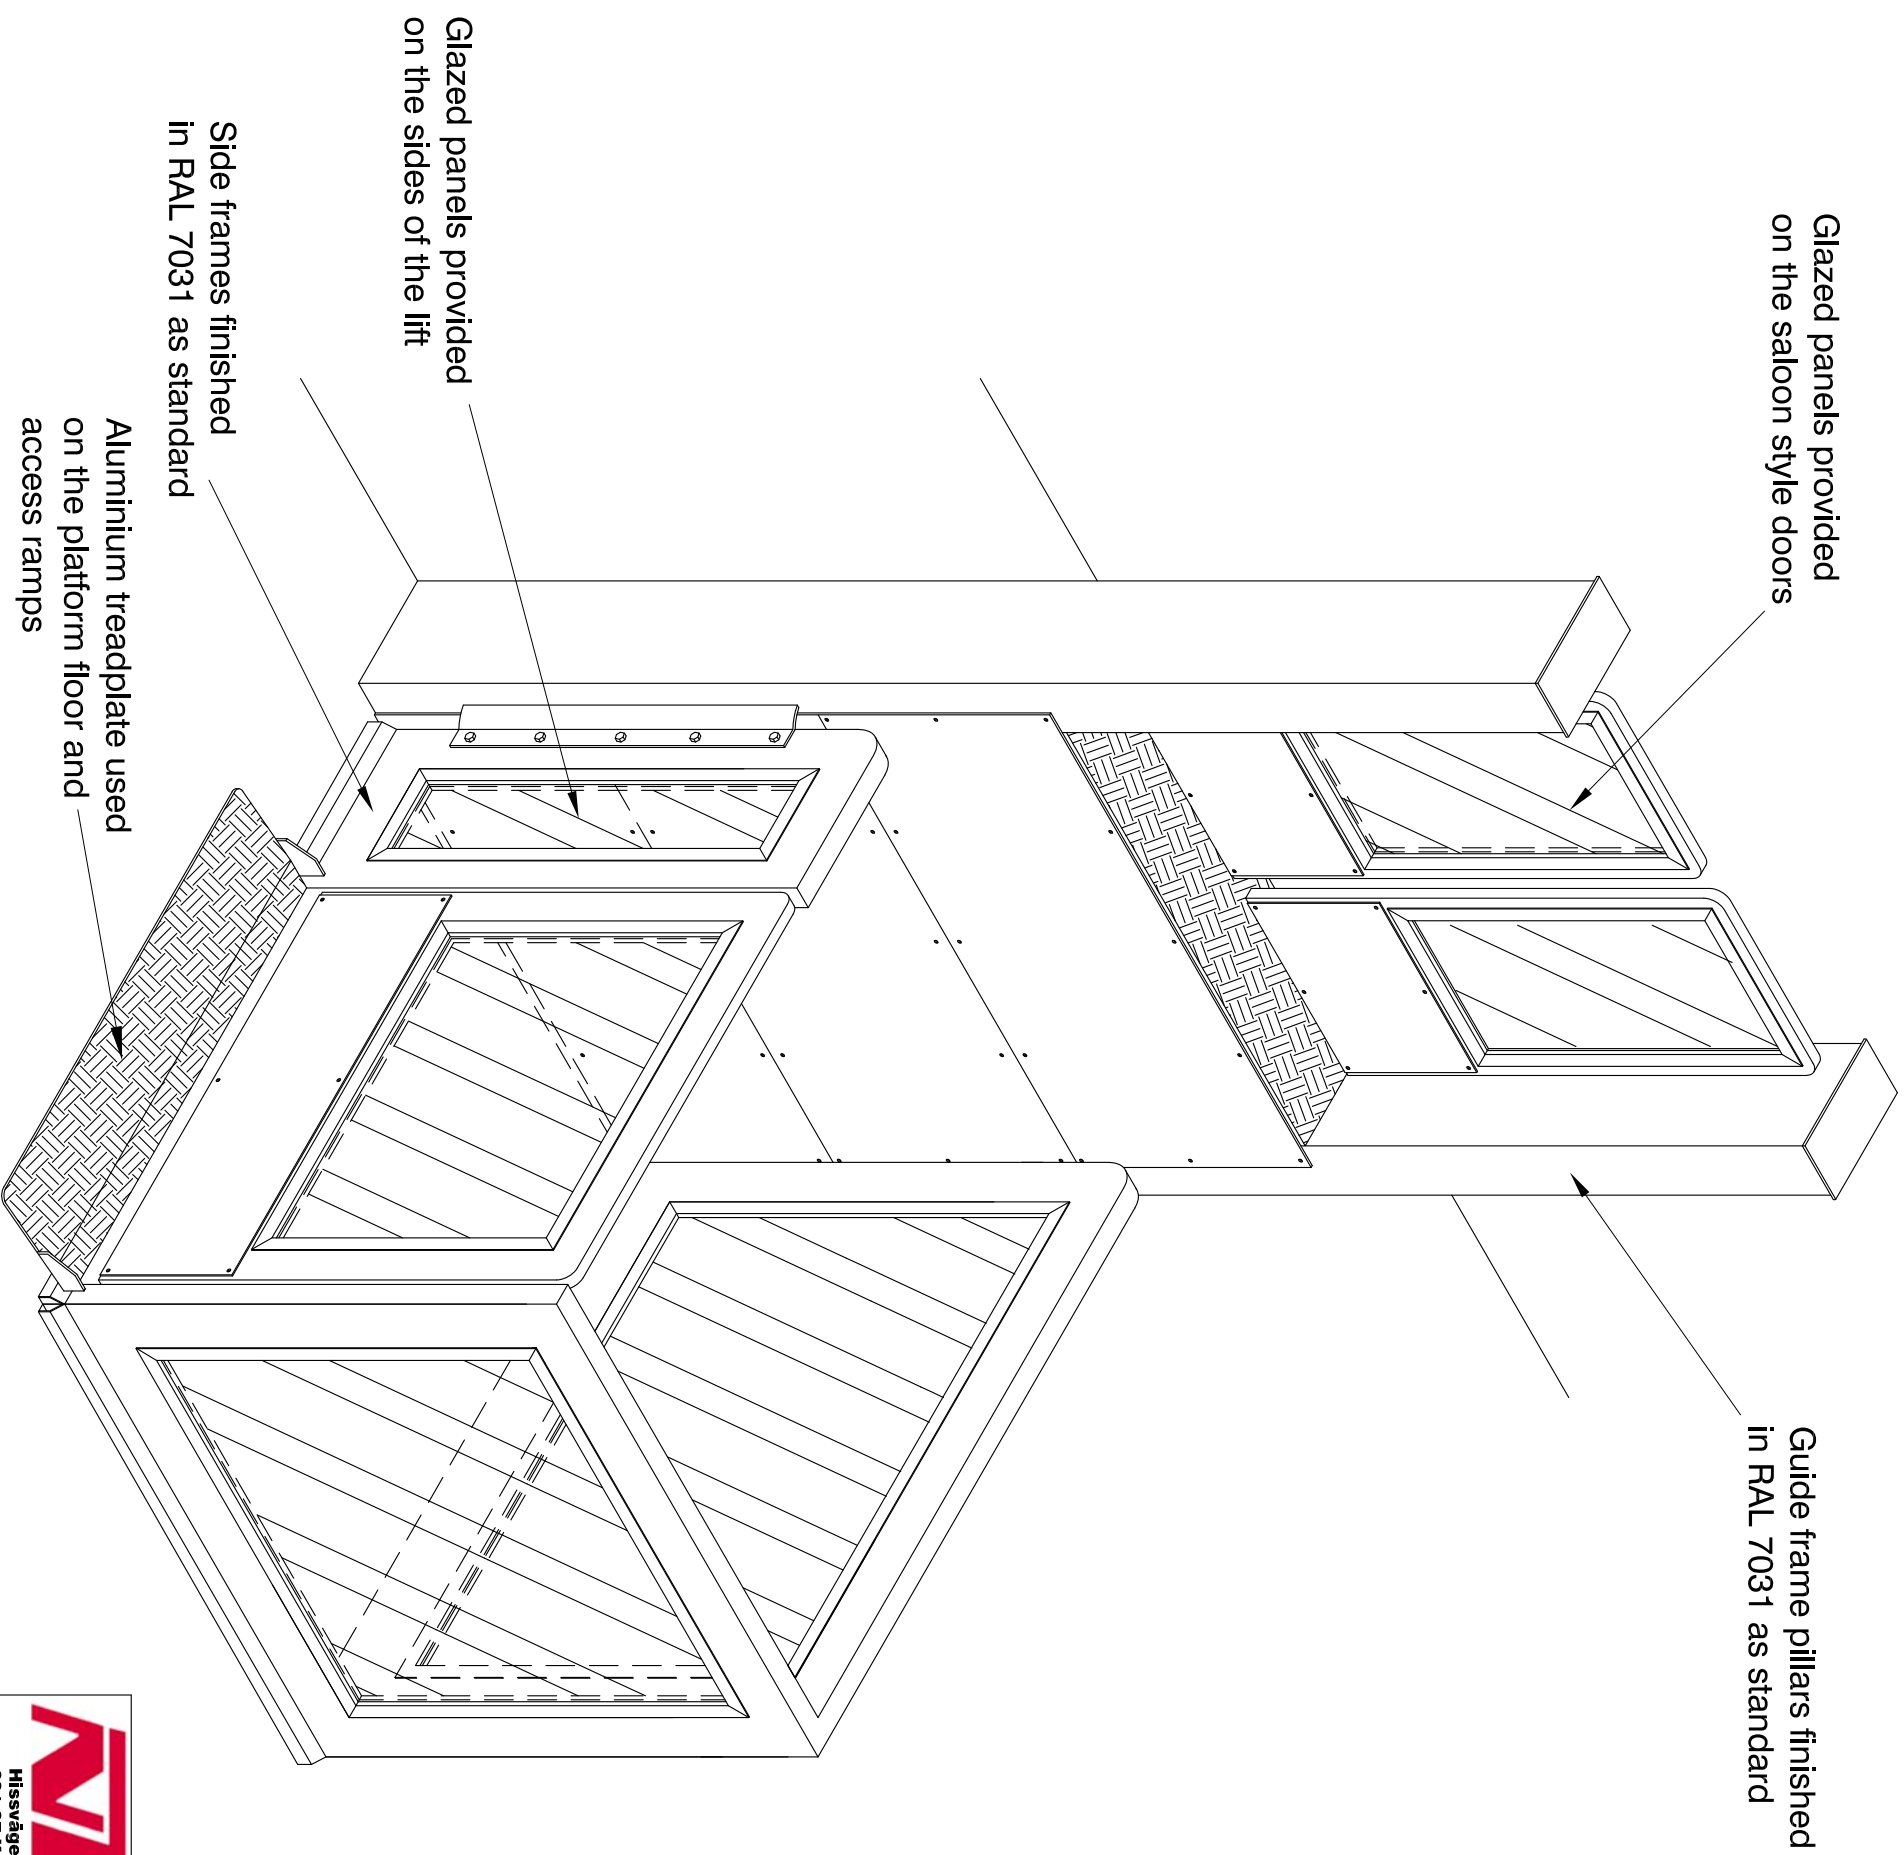

NOTE THIS DRAWING IS FOR GUIDANCE ONLY AND MUST NOT BE USED AS A PROPER WORKING DRAWING.

Hissvägen 3
691 37 Karlskoga,
Sweden
Tel. +46 (0)586-63730
Fax +46 (0)586-52140
E-mail - info@ntd.se
website - www.ntd.se

TITLE

B - Type Vertical Platform Lift - 300 kg

DWG NO.

REV

A

SCALE

NTS

DATE

26/09/06

DRAWN

RH